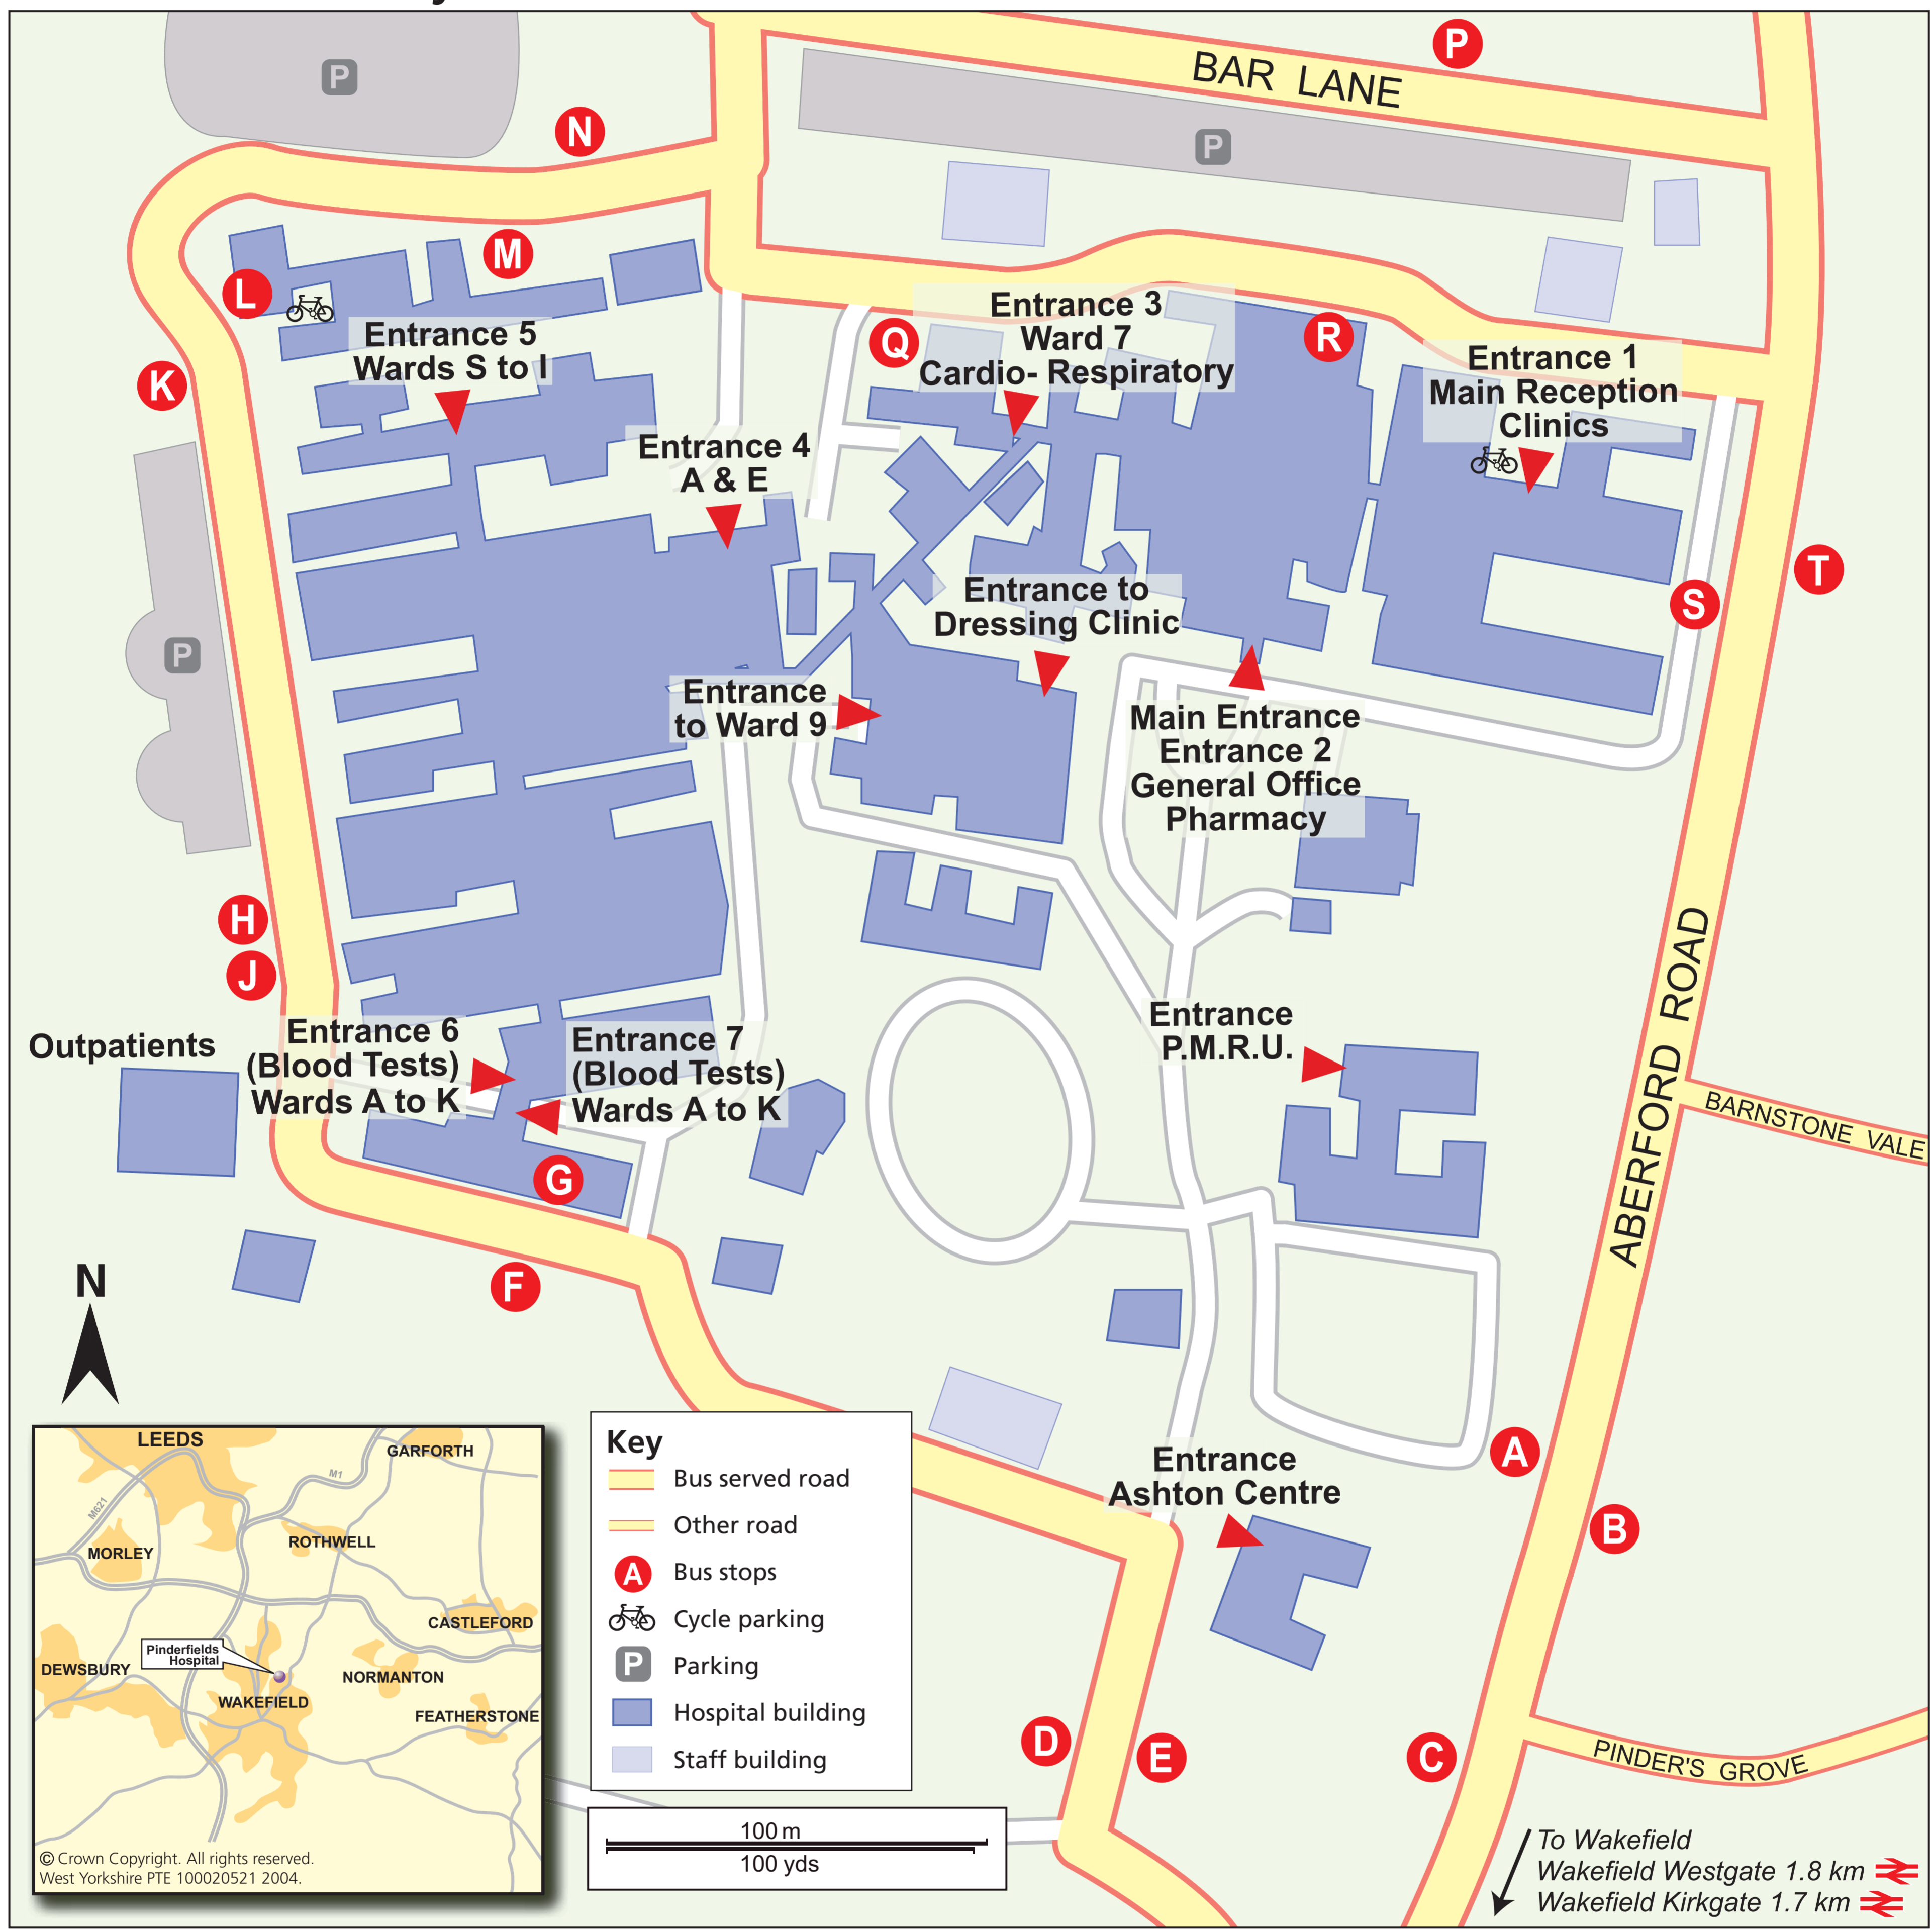

Local Information Pinderfields Hospital

Where to board your bus

Produced by: www.t-kartor.se

© West Yorkshire PTE February 2005

Main Local Bus Connections

Buses To	Route numbers	Bus Stops
Altofts	125	A C S
	147	D F H K N P
Castleford	125	A C S
Crigglestone	443, 444	B T
	446, 447	E G H L M
	X15, X41, X48	T
Denby Dale	446	E G L M R Q
Eastmoor	147, 174	E G J L M
	125	B T

Buses To	Route numbers	Bus Stops
Featherstone	147	D F H K N P
Garforth	174, 447, 448	D F H K N
Lofthouse	113	D F H K N
	X15, X41, X48	S
Milnthorpe	446, 447, 448	E G H L M
	X41, X48	T
Normanton	147	D F H K N P
Oulton	446, 448	D F H K N

Buses To	Route numbers	Bus Stops
Outwood	113, 174, 175, 446	D F H K N
	X15, X41, X48	S
Ouzlewell Green	443, 444	A C S
Pontefract	125	A C S
	147	D F H K N P
Rothwell	443, 444	A C S
	446, 447, 448	D F H K N
Stanley	See Bus Stop	A C D F H K N S
Wakefield	See Bus Stop	B E G H L M T

Note: Red stop letters **A** are for reference only and do not appear on the bus stop.

For bus and train times in West Yorkshire phone MetroLine on

0113 245 7676

or visit our web site

www.wymetro.com

Metro. Here to get you there