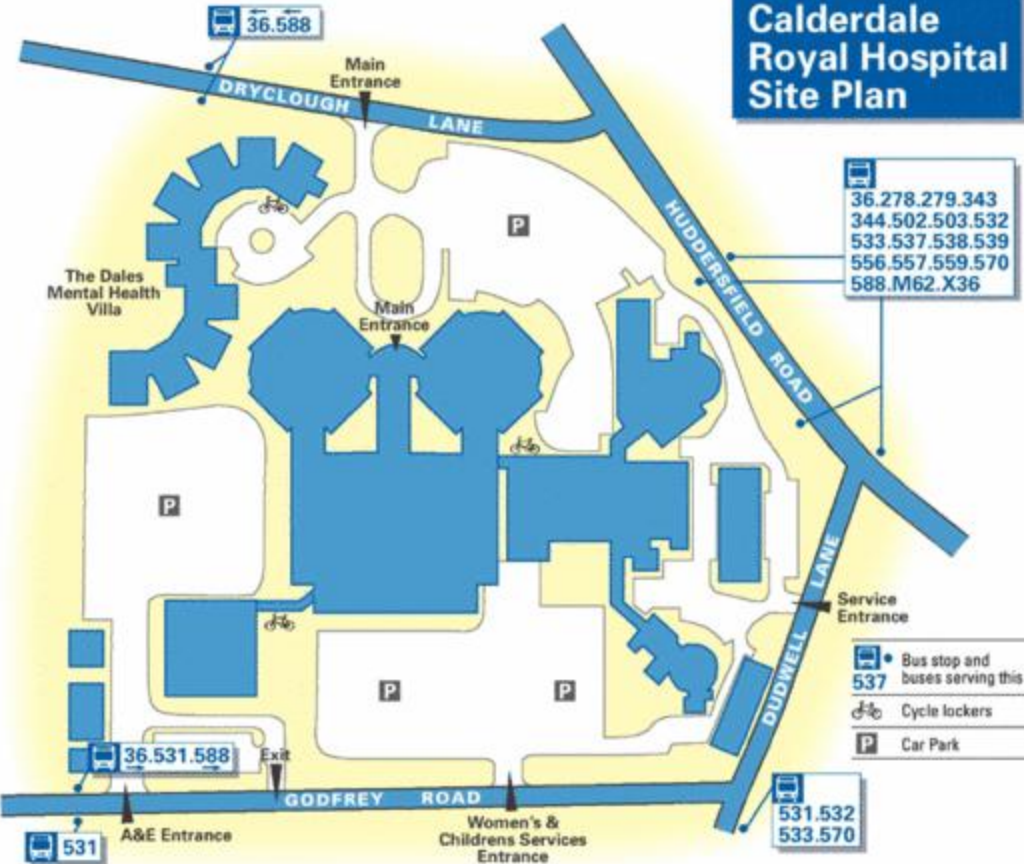

Calderdale Royal Hospital Site Plan

36.278.279.343
344.502.503.532
533.537.538.539
556.557.559.570
588.M62.X36

- Bus stop and buses serving this road
- Cycle lockers
- Car Park

531

531.532
533.570